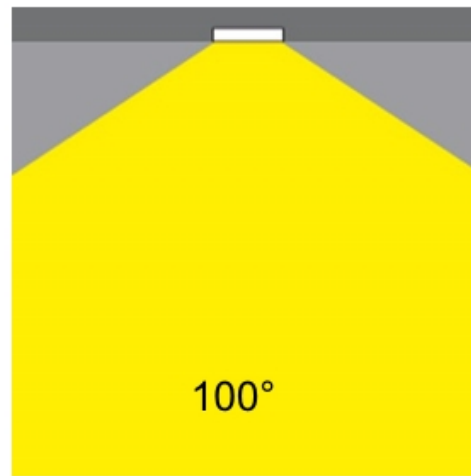

DIXIT RA20 RECESSED

A56015-

PROJECT	
TYPE	
SPECIFIER	
QUANTITY	
DATE	

	DP	DV		
Dimming	Phase	0-10V		
Color Temperature	27K	30K	35K	40K
	2700K	3000K	3500K	4000K

Order Example

L5XXXXXX-DV-30K

0-10V

3000K

K°