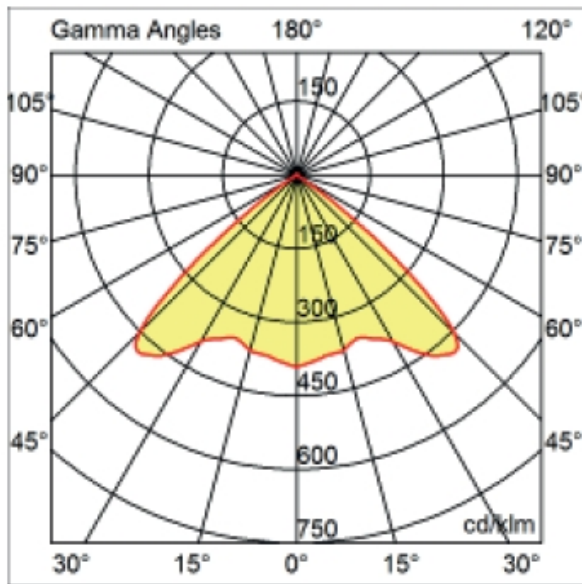

DIXIT RA20 RECESSED

A56015-

PROJECT	
TYPE	
SPECIFIER	
QUANTITY	
DATE	

	DP	DV		
Dimming	Phase	0-10V		
Color Temperature	27K	30K	35K	40K
	2700K	3000K	3500K	4000K

Order Example

L5XXXXXX-DV-30K

0-10V

3000K

K°