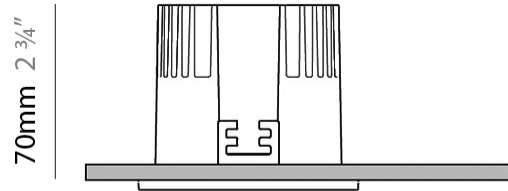

GENERAL

Series: Dixit
Subseries: Dixit RA8
Brand: Ivela
Division: Architectural
Mounting Type: Recessed
Mounting Location: Ceiling
Subcategory: Downlight

PHYSICAL

Shape: Square
Length (mm): 80
Length (in): 3 1/8
Width (mm): 80
Width (in): 3 1/8
Height (mm): 70
Height (in): 2 3/4
Min. Recessing Depth (mm): 110
Min. Recessing Depth (in): 4 3/16
Light Distribution: Direct
Weight (kg): 0.4
Weight (lbs): 0.88
Diffuser: Clear Polycarbonate
Fixture Finish: MWH
Fixture Material: Aluminum Die Cast
Cut-out Measurements: 70mm / 2 3/4"

ELECTRICAL

Lamp Type: LED
Total Output Wattage (W): 9 / 12
Dimming: Tri-Mode (Non-Dimming and Phase Dimming (120Vac only) and 0-10V Dimming)
Driver Included: No
Driver Location: Recessed Housing
Driver Type: Constant Current - Universal
Driver Class: Class 2
Input Voltage (V): 120 - 277
Constant Current (MA): 250 / 350

LED

Number of LEDs: 1
Color Temperature (°K): 2700 / 3000
Max. Delivered Lumen (lm): 1096 / 1447
CRI: >80 CRI
Efficiency (%): 87.7
Lamp Life (hrs): 50000
Upon Request: 3500K upon request

OPTICAL

Optic°: 26
Adjustability: Fixed
Upon Request: Optic 45° (mirror-metallized) / 65° (white)

RATINGS AND CERTIFICATIONS

Certified By: Certified for North American Standards
IP rating: IP44
IK Rating: IK08
Glare Rating: ≤ 19